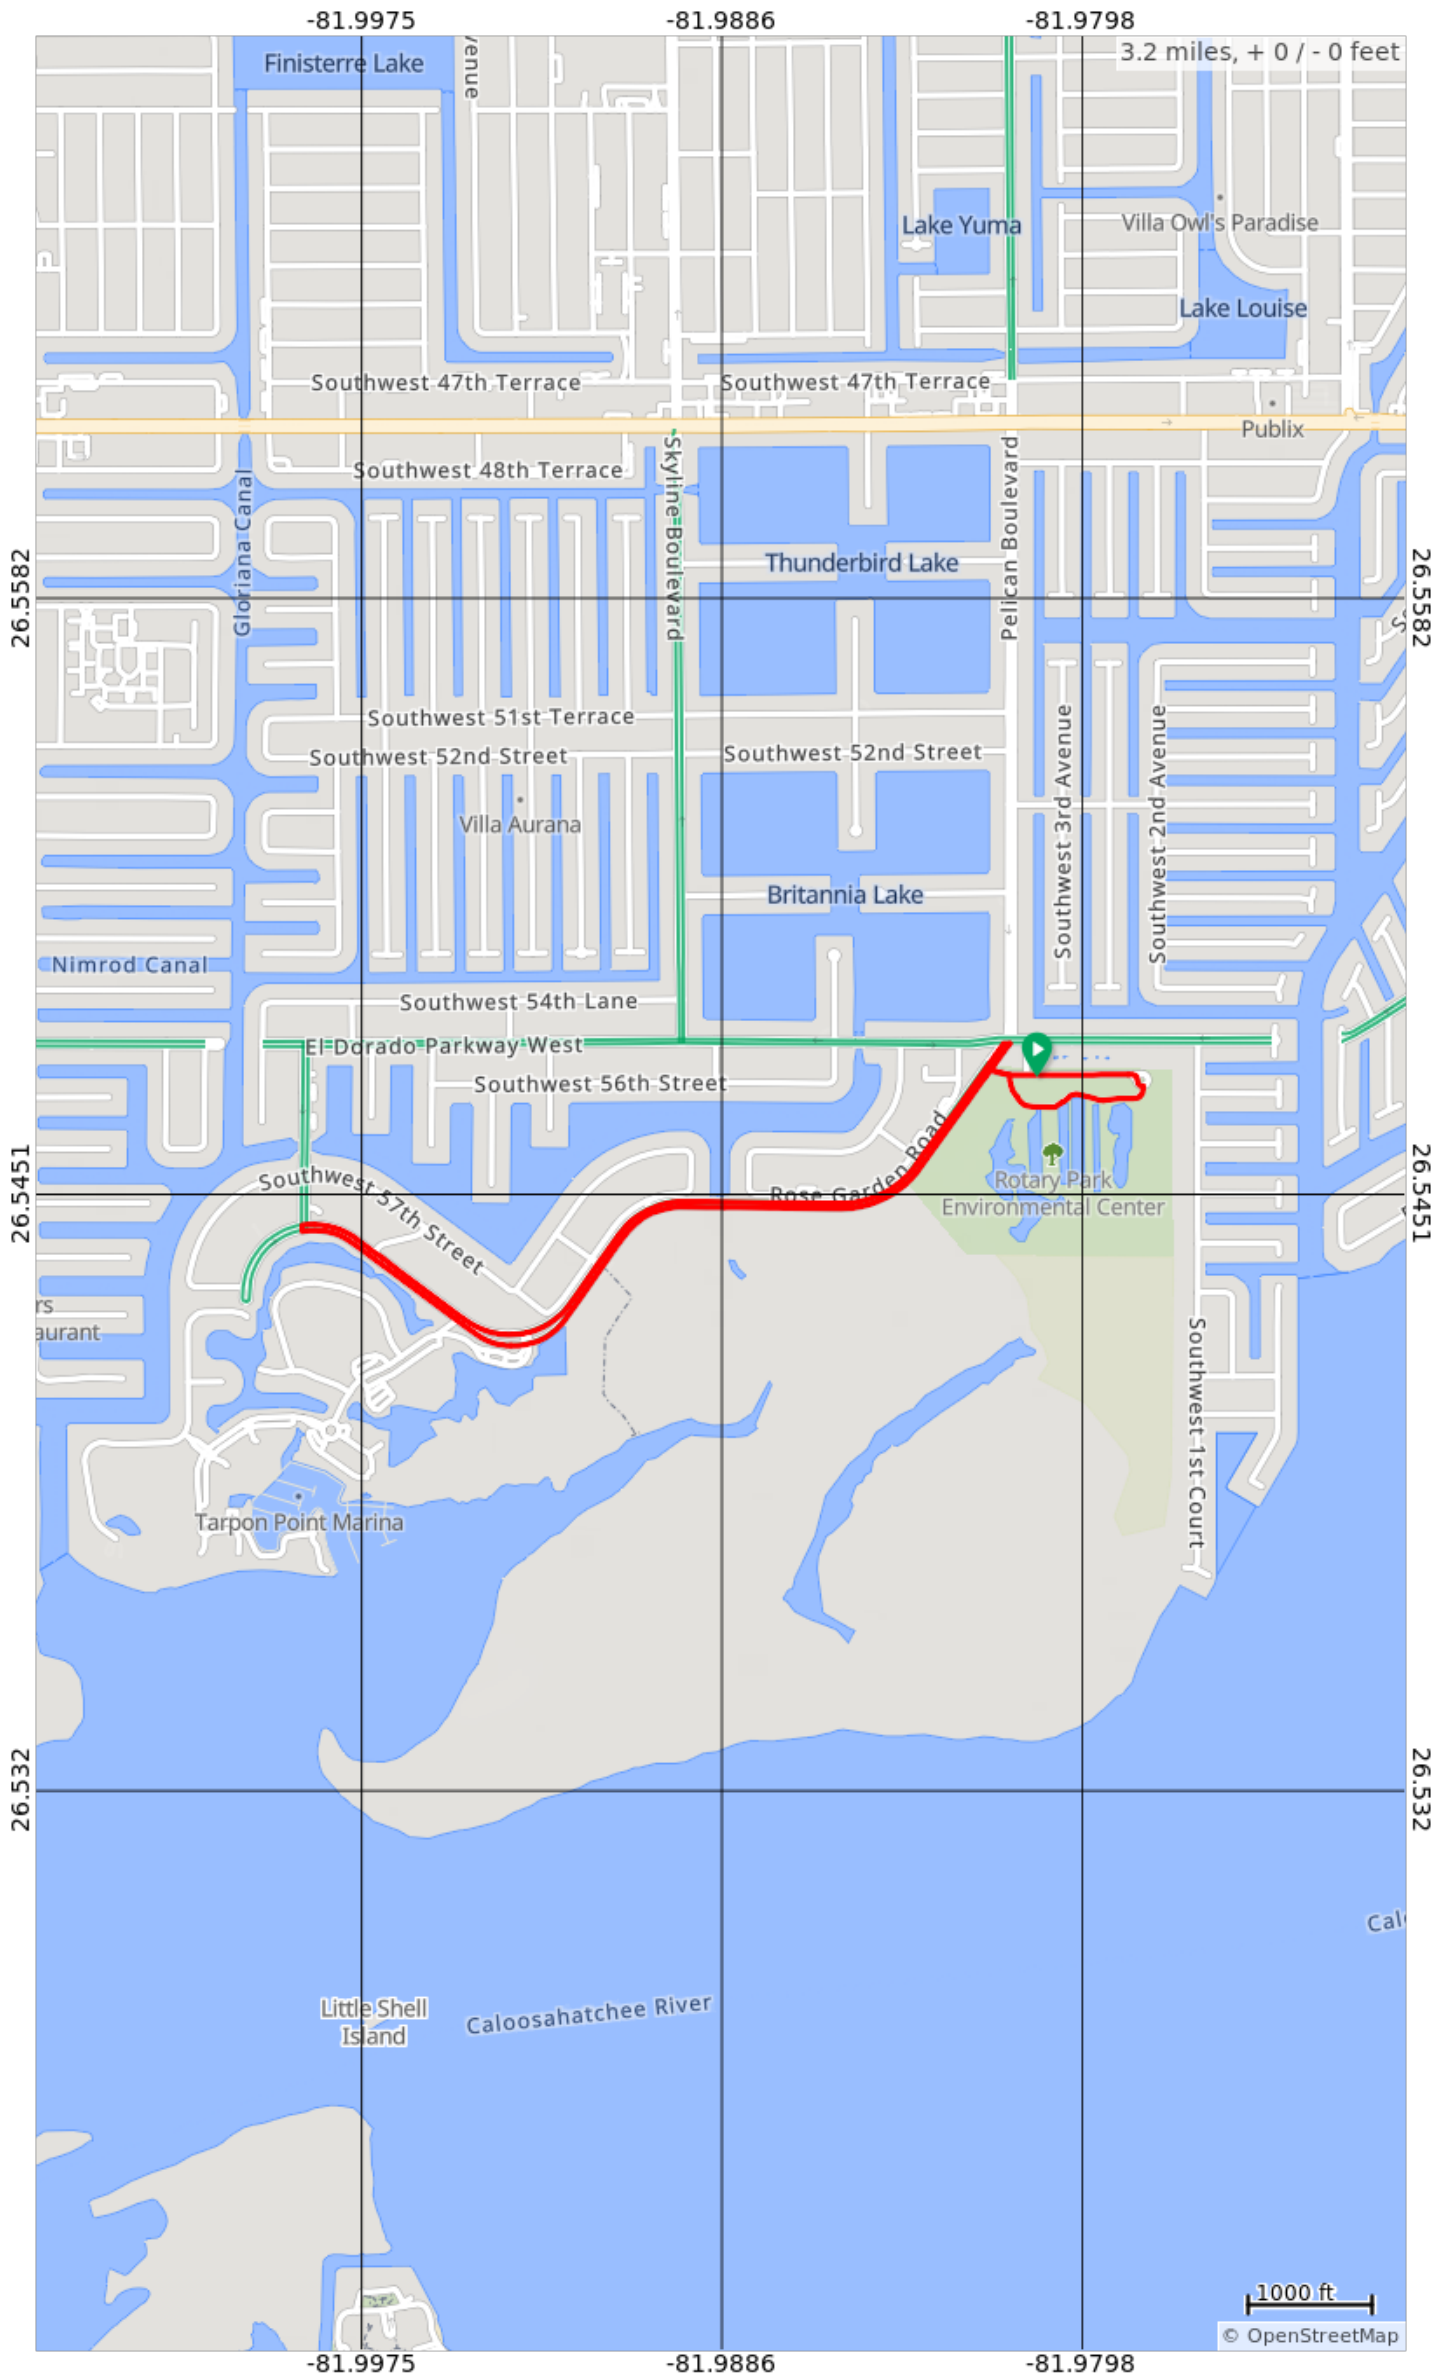

# 2024 - 5K Run - Plan B

## 2024 - 5K Run - Plan B

Num	Type	Note
1.		Start of route
2.		L onto Rose Garden Rd
3.		Make a U-turn at El Dorado Pkwy W
4.		Make a U-turn at SW 12th Ave
5.		R
6.		End of route

3.2 miles. +0/-0 feet