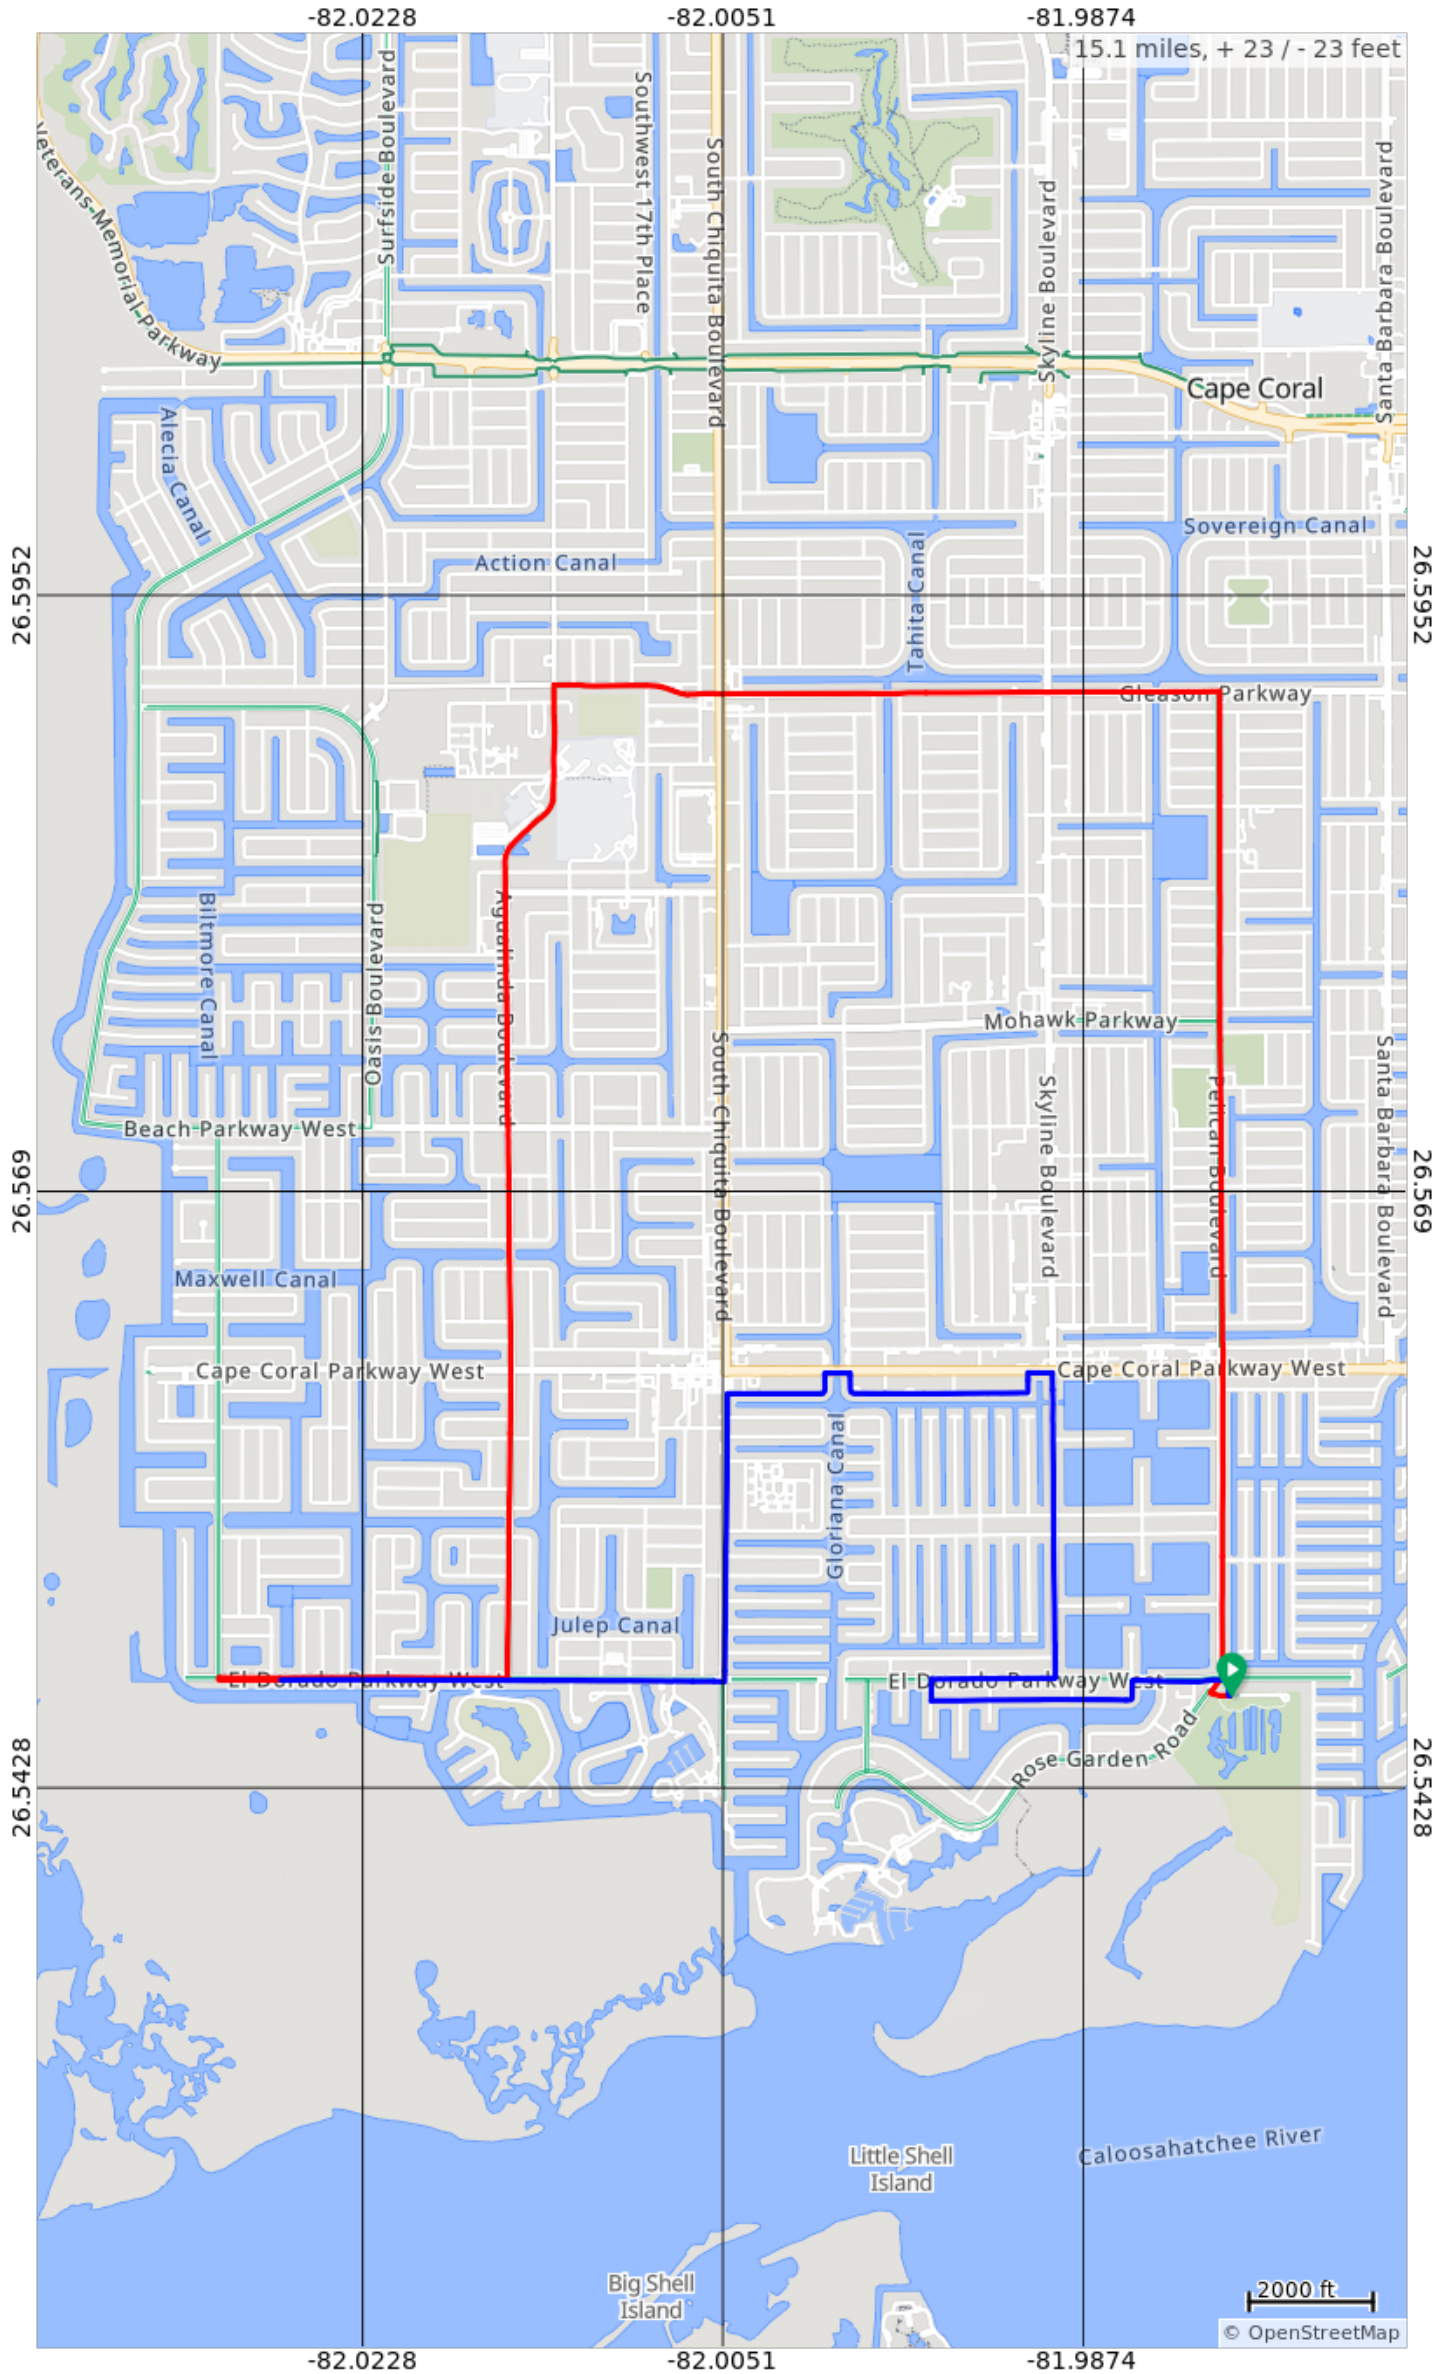

# 2024 - 15 Mile

2024 - 15 Mile

Num	Type	Note
1.	📍	Start of route
2.	➔	R onto Rose Garden Rd
3.	⬆	Continue straight onto Pelican Blvd
4.	➡	L onto Gleason Pkwy
5.	⬆	Continue onto SW 32nd St
6.	➡	L onto SW 20th Ave/Agualinda Blvd
7.	➔	R onto El Dorado Pkwy W
8.	⬆	Make a U-turn at Sands Blvd
9.	➡	L onto Chiquita Blvd S
10.	➔	R onto SW 48th Terrace
11.	➔	R onto Cape Coral Pkwy W
12.	➔	R onto SW 12th Pl
13.	➡	SW 12th Pl turns L and becomes SW 48th Terrace
14.	⬆	Continue onto SW 8th Pl
15.	➔	R onto Cape Coral Pkwy W
16.	➔	R onto Skyline Blvd
17.	➔	R onto El Dorado Pkwy W
18.	➡	L onto SW 11th Ave.
19.	➡	L onto SW 56th Street
20.	➡	SW 56th St turns L and becomes 6th Ct
21.	➔	R onto El Dorado Pkwy W
22.	⬆	Continue straight
23.	➔	R
24.	➡	L